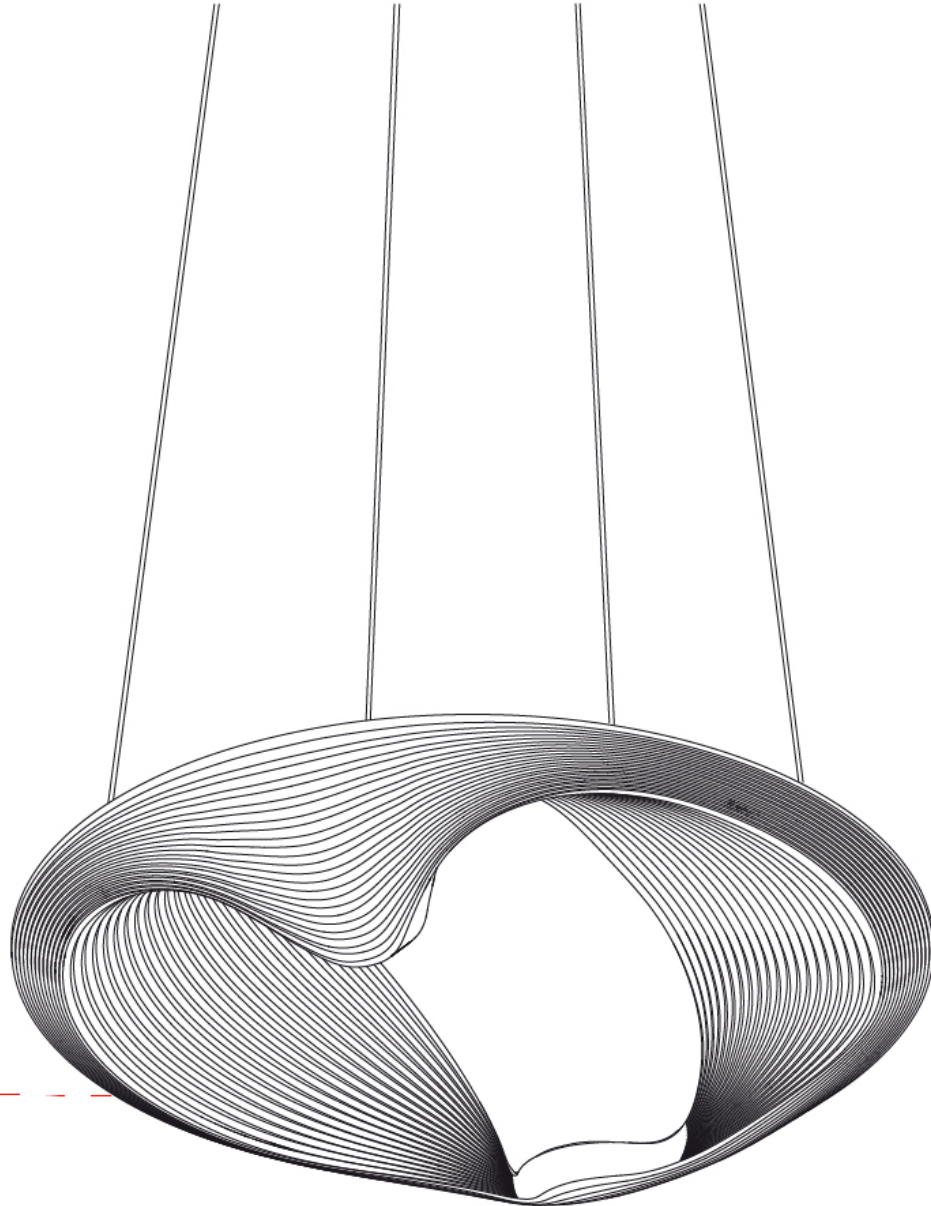

SESTESSA SUSPENSION

D31011

PROJECT	_____
TYPE	_____
SPECIFIER	_____
QUANTITY	_____
DATE	_____