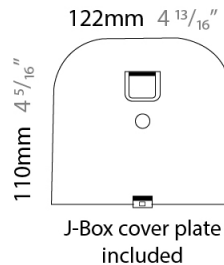

SESTESSA SURFACE

D33008

base number

PROJECT	_____
TYPE	_____
SPECIFIER	_____
QUANTITY	_____
DATE	_____

1. To build a product code in our configurator select the specify button on the base model # product page
2. To build a manual product code on this datasheet choose from the options listed below in blue font and add the suffix to the base model #

GENERAL

Series: Sestessa
Brand: Cini & Nils
Division: Design
Mounting Type: Surface
Mounting Location: Wall
Subcategory: Ambient

PHYSICAL

Length (mm): 240
Length (in): 9 ⁷/₁₆"
Width (mm): 50
Width (in): 1 ¹⁵/₁₆"
Height (mm): 90
Height (in): 3 ⁹/₁₆"
Extension (mm): 175
Extension (in): 6 ⁷/₈"
Light Distribution: Indirect
Weight (kg): 1.0
Weight (lbs): 2.2
Fixture Finish: WHI
Fixture Material: Aluminum

ELECTRICAL

Lamp Type: LED
Total Output Wattage (W): 20
Dimming: Tri-Mode (Non-Dimming and Phase Dimming (120Vac only) and 0-10V Dimming)
Driver Included: Yes
Driver Location: Integrated
Driver Type: Constant Current - Universal
Driver Class: Class 2
Input Voltage (V): 120 - 277
Constant Current (MA): 500

LED

Number of LEDs: 1
Color Temperature (°K): 2800
Nominal Lumen (lm): 1700
CRI: >80 CRI
Efficiency (%): 99.4
Lamp Life (hrs): 50000

OPTICAL

RATINGS AND CERTIFICATIONS

Certified By: Certified for North American Standards
IP rating: IP20