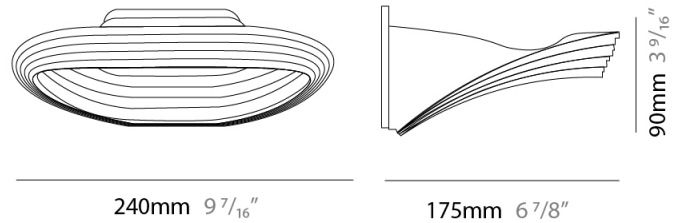

PROJECT	_____
TYPE	_____
SPECIFIER	_____
QUANTITY	_____
DATE	_____

SESTESSA SURFACE

D33009

base number

1. To build a product code in our configurator select the specify button on the base model # product page
2. To build a manual product code on this datasheet choose from the options listed below in blue font and add the suffix to the base model #

GENERAL

Series: Sestessa
Brand: Cini & Nils
Division: Design
Mounting Type: Surface
Mounting Location: Wall
Subcategory: Ambient

PHYSICAL

Length (mm): 240
Length (in): 9 7/16
Height (mm): 90
Height (in): 3 9/16
Extension (mm): 175
Extension (in): 6 7/8
Light Distribution: Indirect
Weight (kg): 1.0
Weight (lbs): 2.2
Fixture Finish: WHI
Fixture Material: Aluminum

ELECTRICAL

Lamp Type: LED
Total Output Wattage (W): 20
Dimming: Tri-Mode (Non-Dimming and Phase Dimming (120Vac only) and 0-10V Dimming)
Driver Included: Yes
Driver Location: Integrated
Driver Type: Constant Current - Universal
Driver Class: Class 2
Input Voltage (V): 120 - 277
Constant Current (MA): 500

LED

Number of LEDs: 1
Color Temperature (°K): 2800
Nominal Lumen (lm): 1300
CRI: >95 CRI
Lamp Life (hrs): 50000

OPTICAL

RATINGS AND CERTIFICATIONS

Certified By: Certified for North American Standards
IP rating: IP20